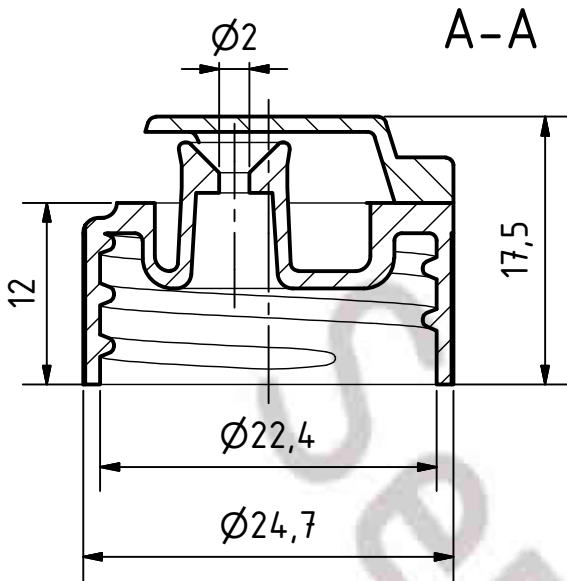

EPG
Service

EPG
Service

EPG
Service

EPG
Service

22mm Flip Top Verschluss

Useful Capacity		Art. Nr.	23220180	
Brimful Capacity		Design drawing		
Neck Finish		All dimensions in mm		
Weight		Scale	2 : 1	
Material	PP	Name		Date
Pressure		Designed by	Luth	03.04.2020
Reusable		Version	1	03.04.2020
Code	9090/4			